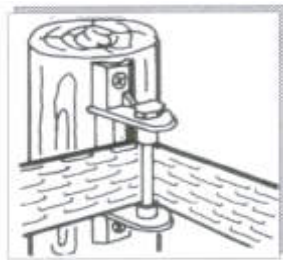

Like this you assemble the MF-Insulator as a junction :

For shure you can take the MF-Insulators completely to its pieces. This is important to exchange broken pieces and to dispose it (not until many years have past by)! You can also order every single piece Separately.

Prices 2024

Original Fink Electric Fence

Just the original ! Directly from the inventor.

Edge-Insulator

	Art.-Nr.	Piece/Piece
Edge-Insulator 4/6 cm with leading spool	6176	€ 2,50
Spax-screws for assembly 6.0/40 per 50 Piece	6072	€ 3,50
<u>To reorder or Extra orders:</u>		
MF-Body	61780	€ 1,40
Maschine-srew with nut	60778	€ 0,80
Hose	61791	€ 0,30