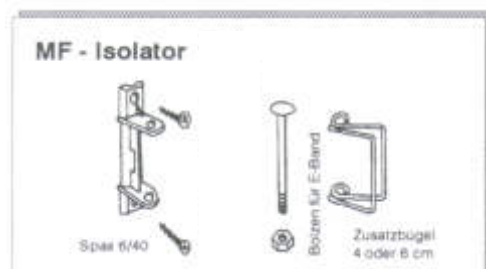

Like this you assemble the MF-Insulator as a junction :

For shure you can take the MF-Insulators completely to its pieces. This is important to exchange broken pieces and to dispose it (not until many years have past by)! You can also order every single piece Separately.