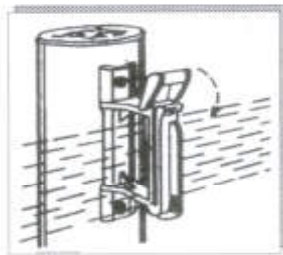

Prices 2024

Original Fink Electric Fence

Just the original ! Directly from the inventor.

Edge-Insulator

	Art.-Nr.	Piece/Piece
Edge-Insulator 4/6 cm with leading spool	6176	€ 2,50
Spax-screws for assembly 6.0/40 per 50 Piece	6072	€ 3,50
<u>To reorder or Extra orders:</u>		
MF-Body	61780	€ 1,40
Maschine-srew with nut	60778	€ 0,80
Hose	61791	€ 0,30