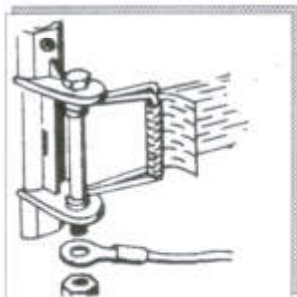

4 cm Stressing clamps	6042	€ 0,90
6 cm Stressing clamps	6043	€ 2,00

Prices 2024

Original Fink Electric Fence

Just the original ! Directly from the inventor.

Gate Handles

For gates we recommend our electronic ribbon with special gate handles.

	Art.-Nr.	Price/Piece
4 cm special handles for the 4 cm elektronik ribbon	6081	€ 4,95
6 cm special handles for the 6 cm electronic ribbon	6181	€ 5,15

To reorder or Extra orders:

4 cm extra clamps per piece	6077	€ 0,80
6 cm extra clamps per piece	6177	€ 0,90
Carriage bolt for 4 cm fence	61763	€ 0,25
Carriage bolt for 6 cm fence	61762	€ 0,25
Handles for electronic rope	60801	€ 2,80
Distanzrole for 4 cm fence	61812	€ 0,15
Distanzrole for 6 cm fence	61811	€ 0,15

Metal- meadow gates—completely with fittings

1,00 -1,70 m metal-gate	6604	€ 130,00
2,00- 3,00 m metal-gate	6605	€ 160,00
3,00 -4,00 m metal-gate	6606	€ 195,00
4,00 -5,00 m metal-gate	6607	€ 240,00
5,00 -6,00 m metal-gate	6608	€ 275,00

Power connection

You can firmly connect your fence-system with the contact-eye to the Meadow -Energizer, or you use contact-clips. Both can also be used as power-connection between the different lines of ribbon.