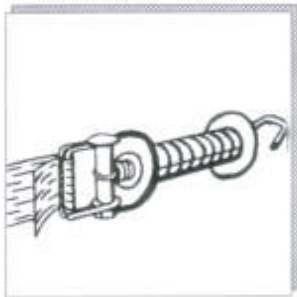

4 cm Elektronik ribbon white with a brown edge 200 m	6067	€ 79,00
4 cm Elektronik ribbon brown with a white edge 200 m	6068	€ 79,00

6 cm Original Fink-Elektronic ribbon

The electronic fence with 13 high-grade steel- and 2 tin-plated copper threads, that nearly has the same effect as a wooden fence. The same as above

6 cm Elektronik ribbon white with a brown edge 200 m	6167	€ 109,00
6 cm Elektronik ribbon brown with a white edge 200 m	6168	€ 109,00

Stressing clamp

To join and stress the electronic ribbons we recommend our stressing clamps, which you can use for the 4 und 6 cm electronic ribbons.

4 cm Stressing clamps	6042	€ 0,90
6 cm Stressing clamps	6043	€ 2,00

Prices 2024

Original Fink Electric Fence

Just the original ! Directly from the inventor.

Gate Handles

For gates we recommend our electronic ribbon with special gate handles.