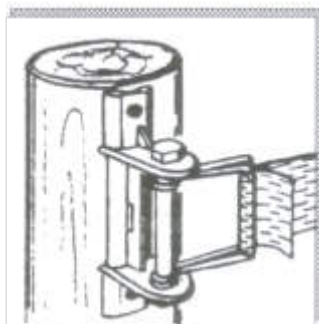

12 years Garantie

Original Fink Electric Fence

Just the original ! Directly from the inventor.

Enclosure poles

		Dia- meter	Lengthe	Art.-Nr.	Price/Piece
Wooden	Fence poles	10	220	6000	€ 10,85
	Fence poles	8	220	6002	€ 6,95
	Fence poles	12	220	6004	€ 15,50
	Quare poles	10	600	6010	€ 20,40
	Quare poles	12	600	6011	€ 28,35
Recycling	Fence poles	10	220	6021	€ 23,50
Plastic	poles incl. insulators		158	6026	€ 3,80
	poles incl. insulators		114,5	6027	€ 3,80
T-Poles	Metalpole		182	6018	€ 7,45
	Metalpole		213	6009	€ 8,35
	+ insulator for Metalpole			6013	€ 0,45
Bongossi	Fence poles 6x6 cm		200	6028	€ 34,50
	Fence poles 8x8 cm		250	6003	€ 48,00

Asseblly-tools

The most easiest way to set the poles is with using a hand-piledriver. If the ground is very hard use a ground-drill.

Hand pile-driver galvanized for poles to 10 cm	6007	€ 79,90
Ground-drill galvanized for 9 cm Diameter	6005	€ 43,00
	galvanized for 15 cm Diameter	6006