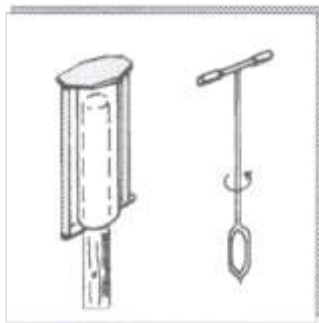

12 years Garantie

Original Fink Electric Fence

Just the original ! Directly from the inventor.

Enclosure poles

		Dia- meter	Lengthe	Art.-Nr.	Price/Piece
Wooden	Fence poles	10	220	6000	€ 10,85
	Fence poles	8	220	6002	€ 6,95
	Fence poles	12	220	6004	€ 15,50
	Quare poles	10	600	6010	€ 20,40
	Quare poles	12	600	6011	€ 28,35
Recycling	Fence poles	10	220	6021	€ 23,50
Plastic	poles incl. insulators		158	6026	€ 3,80
	poles incl. insulators		114,5	6027	€ 3,80
T-Poles	Metalpole		182	6018	€ 7,45
	Metalpole		213	6009	€ 8,35
	+ insulator for Metalpole			6013	€ 0,45
Bongossi	Fence poles 6x6 cm		200	6028	€ 34,50
	Fence poles 8x8 cm		250	6003	€ 48,00

Asseblly-tools

The most easiest way to set the poles is with using a hand-piledriver. If the ground is very hard use a ground-drill.

Hand pile-driver galvanized for poles to 10 cm	6007	€ 79,90
Ground-drill galvanized for 9 cm Diameter	6005	€ 43,00
	galvanized for 15 cm Diameter	6006